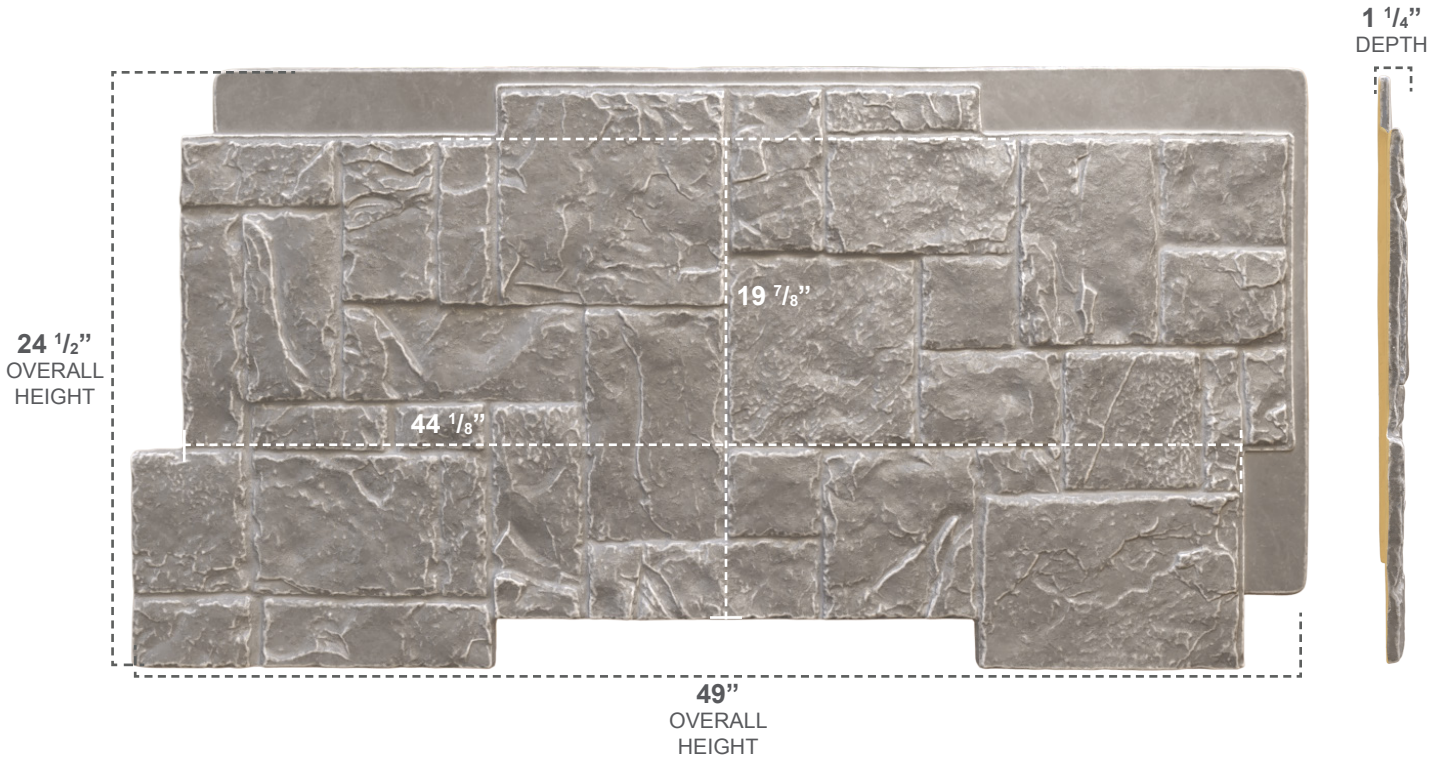

STONEWALL FAUX STONE PANELS

CASTLE ROCK

COLOR	WIDTH	HEIGHT	DEPTH
GREY GRANITE	49"	24 1/2"	1 1/4"

OTHER FINISH OPTIONS

CANYON BROWN

SANDSTONE

SEDONA

SLATE GRAY

SMOKEY RIDGE

.....
OVER 20 MORE
OPTIONS TO
CHOOSE FROM